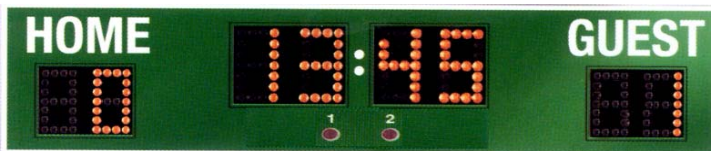

INDOOR SCOREBOARDS

Our Scoreboards are suitable for ALL sports, indoor and outdoors, in standard or custom made models. Digits are Red or Amber LEDs, 14" to 18" high for indoor and 18 to 32" for outdoors. Shot clocks and other timers are also supplied. All scoreboards are controlled by a wired or wireless command console.

CONTROLLER SYSTEM

OUTDOOR FOOTBALL (Soccer) SCOREBOARD

ARENA TOTAL SCORING SYSTEM

Featuring a Multi Sports Scoreboard, Players Points/Fouls, Club Name, Logo and sponsors signs placed on the panel space left. Adding a video screen will meet international arena standards. Can also be 4 sided