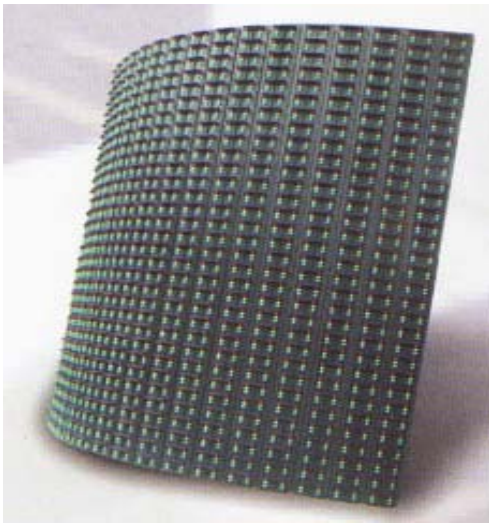

MODEL>	EVF-20	EVF-25
Module dim. (mm)	640x640	800x800
Pixels / module	32x32=1024	32x32=1024
Pitch	20 mm	25 mm
Configuration	1R/1G/1B	1R/1G/1B
Brightness / sq.m.	5500 Nits	5000 Nits
Total life (Hours)	100,000	100,000
Visible angle	120°V-60°H	120°V-60°H
Viewing distance *	30-1500M	40-1500M
Video quality*	Excellent	Very good
Operating Temp. C	-25°/+55°	-25°/+55°
Max. power / module	400 W	450 W
Weight per module	11 KG	16 KG
Protection Level	IP65 (waterproof)	IP65 (waterproof)