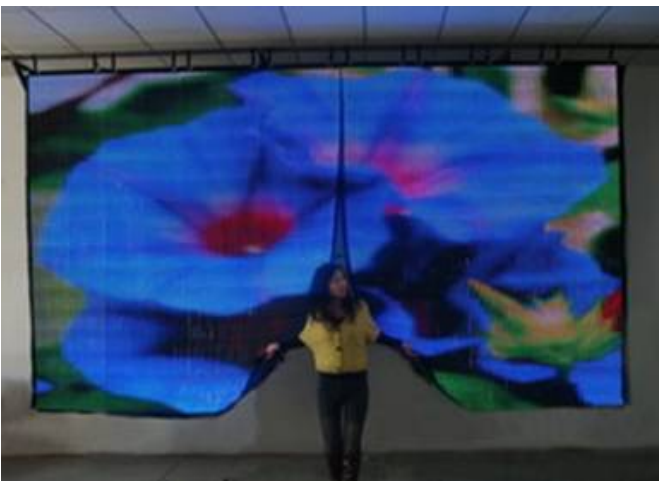

It is ideal for use on rental in concerts, TV studios, stage background, decoration and exhibitions.

Characteristics:

1. The display is made of high quality SMD LEDs integrated into a special rubber module, showing a nice and clear image, just like a regular video screen
2. With a refresh rate of more than 1000Hz, the image is flicker-free, suitable for professional applications.
3. Lightweight and small in volume: 20 square meters of soft flexible LED display can be packed in one flight case, which saves money on shipping charges.
4. Fast, easy and not costly installation: 200 m2 takes just 4 hours, which just few men.
5. The display curtain is made of special rubber that can be coated to become rainproof, applicable indoor and out.
6. It is flexible, making it suitable to all kind of irregular shapes, such as circles, columns, ellipses, triangles etc.

Characteristics:

1. The display is made of high quality of SMD LEDs integrated into a special fabric, showing a nice and clear image, just like a regular video screen
2. With a refresh rate of more than 600Hz, the image is flicker-free, suitable for professional applications.
3. Lightweight and small in volume: 20 square meters of soft flexible LED display can be packed in one flight case, which saves money on shipping charges.
4. Fast, easy and not costly installation: 200 m² takes just 4 hours, which just few men.
5. The display curtain is made of special fabric that is waterproof, fire proof, durable, resistant to dirt and expansion, applicable indoor and out.
6. It is flexible, making it suitable to all kind of irregular shapes, such as circles, columns, ellipses, triangles etc.

Front

Flexible LED display effect

It can be folded, curved, and distorted

Waterproof, burning resistant, suitable for outdoors.