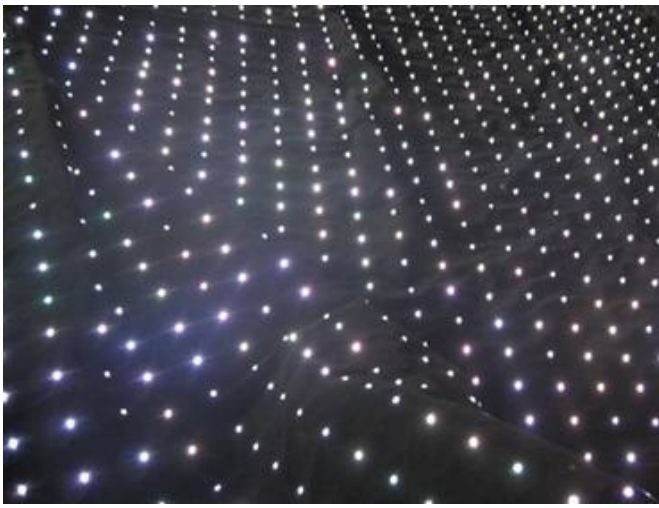

2- Flexible, Magnetic LED display-Patented product

Consisting of RUBBER modules with magnetic anchor dots so you can stick them to any metallic surface and make any shape you like. You can create amazing patterns and designs, curved, round, free shape ... Available in 6, 8 and 10mm pitch

It is ideal for use on rental in concerts, TV studios, stage background, decoration and exhibitions.

Characteristics:

1. The display is made of high quality SMD LEDs integrated into a special rubber module, showing a nice and clear image, just like a regular video screen
2. With a refresh rate of more than 1000Hz, the image is flicker-free, suitable for professional applications.
3. Lightweight and small in volume: 20 square meters of soft flexible LED display can be packed in one flight case, which saves money on shipping charges.
4. Fast, easy and not costly installation: 200 m2 takes just 4 hours, which just few men.
5. The display curtain is made of special rubber that can be coated to become rainproof, applicable indoor and out.
6. It is flexible, making it suitable to all kind of irregular shapes, such as circles, columns, ellipses, triangles etc.

Characteristics:

1. The display is made of high quality of SMD LEDs integrated into a special fabric, showing a nice and clear image, just like a regular video screen
2. With a refresh rate of more than 600Hz, the image is flicker-free, suitable for professional applications.
3. Lightweight and small in volume: 20 square meters of soft flexible LED display can be packed in one flight case, which saves money on shipping charges.
4. Fast, easy and not costly installation: 200 m² takes just 4 hours, which just few men.
5. The display curtain is made of special fabric that is waterproof, fire proof, durable, resistant to dirt and expansion, applicable indoor and out.
6. It is flexible, making it suitable to all kind of irregular shapes, such as circles, columns, ellipses, triangles etc.