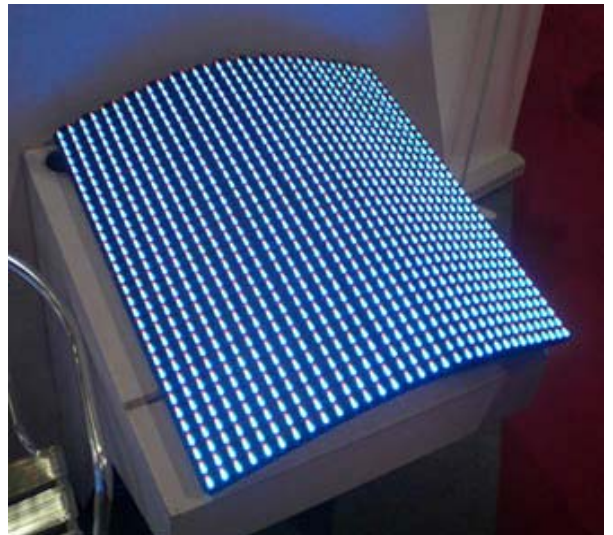

MODEL>	EVF-20	EVF-25
Module dim. (mm)	640x640	800x800
Pixels / module	32x32=1024	32x32=1024
Pitch	20 mm	25 mm
Configuration	1R/1G/1B	1R/1G/1B
Brightness / sq.m.	5500 Nits	5000 Nits
Total life (Hours)	100,000	100,000
Visible angle	120°V-60°H	120°V-60°H
Viewing distance *	30-1500M	40-1500M
Video quality*	Excellent	Very good
Operating Temp. C	-25°/+55°	-25°/+55°
Max. power / module	400 W	450 W
Weight per module	11 KG	16 KG
Protection Level	IP65 (waterproof)	IP65 (waterproof)