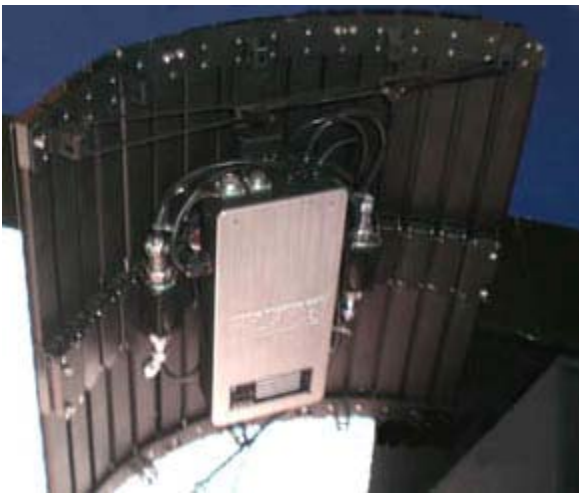

MODEL>	EVF-20	EVF-25
Module dim. (mm)	640x640	800x800
Pixels / module	32x32=1024	32x32=1024
Pitch	20 mm	25 mm
Configuration	1R/1G/1B	1R/1G/1B
Brightness / sq.m.	5500 Nits	5000 Nits
Total life (Hours)	100,000	100,000
Visible angle	120°V-60°H	120°V-60°H
Viewing distance *	30-1500M	40-1500M
Video quality*	Excellent	Very good
Operating Temp. C	-25°/+55°	-25°/+55°
Max. power / module	400 W	450 W
Weight per module	11 KG	16 KG
Protection Level	IP65 (waterproof)	IP65 (waterproof)