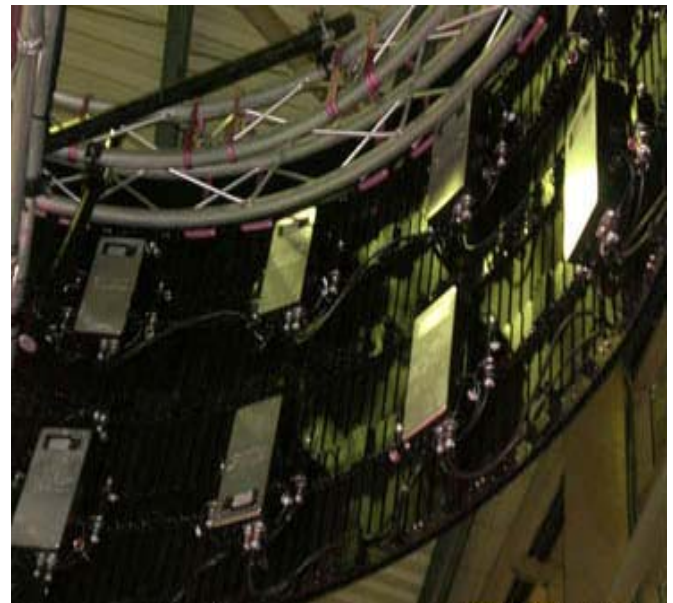

A new trend in building architecture:
FLEXIBLE AND CURVED LED SCREENS

Nowadays many architects want to make their buildings look more attractive and unique, so they prefer to use curved rather than flat screens to better fit into their building architecture. Thus we have developed a revolutionary "FLEXIBLE" module that can easily fit into any wall shape, while preserving all the properties of a normal Led screen.

Very long life (over 10 years), maintenance negligible and easy. Installation is also easier and less costly than traditional Led modules cabinets, because no steel enclosure is needed.

This type of boards is available in waterproof modules in pitch 20 and 25mm. Please see below table for general specs.

Good for OUTDOOR or INDOOR permanent installations or for rental in events, concerts, TV studios, clubs, decoration etc...

We can also produce any type of curved screen in any pitch, indoor or outdoor, but we need drawings for that as this would be a customized screen. Contact us for details.